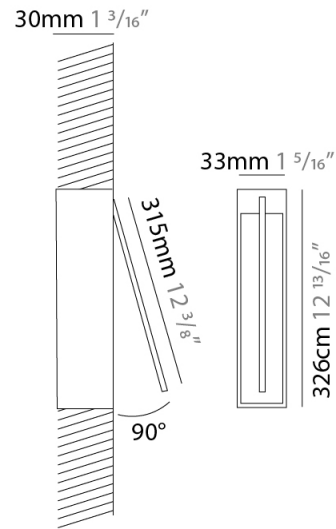

PROJECT
TYPE
SPECIFIER
QUANTITY
DATE

SPILLO 1 ROD RECESSED

D46005- -

base number
Color   Temperature   Finish   Options

1. To build a product code in our configurator select the specify button on the base model # product page
2. To build a manual product code on this datasheet choose from the options listed below in blue font and add the suffix to the base model #

GENERAL

Series: Spillo
Subseries: Spillo 1 Rod
Brand: Icone
Division: Design
Mounting Type: Recessed
Mounting Location: Wall
Subcategory: Ambient

PHYSICAL

Shape: Rectangle
Width (mm): 33
Width (in): 1 ⁵/₁₆
Height (mm): 326
Height (in): 12 ¹³/₁₆
Min. Recessing Depth (mm): 30
Min. Recessing Depth (in): 1 ³/₁₆
Light Distribution: Adjustable
[Fixture Finish: WHI / BLK / CHR / BGD](#)
Fixture Material: Brass

ELECTRICAL

Lamp Type: LED
Total Output Wattage (W): 3.96
Dimming: 0-10V Dimming
Driver Included: No
Driver Location: Remote
Driver Type: Constant Voltage - 120 / 277Vac
Driver Class: Class 2
Input Voltage (V): 120 - 277
Output Voltage (V): 12
Upon Request: (Not included, see components) 0-10Vdc dimming / 277Vac

LED

[Color Temperature (°K): 2700 / 3000](#)
Nominal Lumen (lm): 330
CRI: >90 CRI
Lamp Life (hrs): 50000

OPTICAL

Adjustability: Tilt 120°

RATINGS AND CERTIFICATIONS

Certified By: Certified for North American Standards
IP rating: IP20